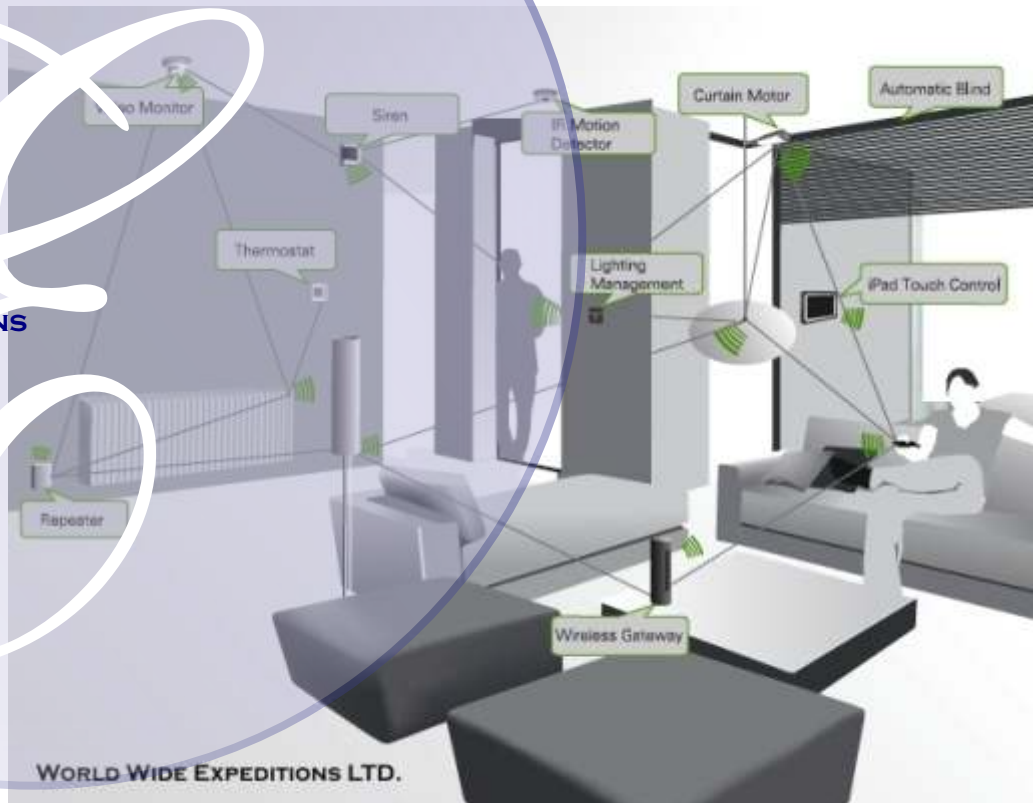

WWE-HA-RLBNWR

WWE-HA-RLBWWR

WORLD WIDE EXPEDITIONS LTD.

W.W.E. - WORLD WIDE EXPEDITIONS LTD.

Suite 72 - Cariocca Business Park
2 Sawley Road - Manchester
Lancashire - M40 8BB
ENGLAND

Tel.: +44 (0)7092883218

Fax.: +44 1616010206

e-mail: sales@wwe-automation.com

www.wwe-automation.com

EXCLUSIVE AGENT: